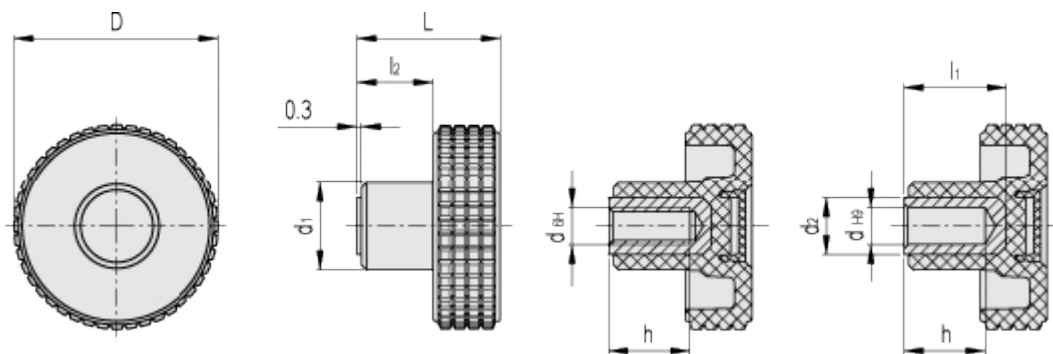

# Data Sheet

Article number: 23020342064

Description: E+G Fingergreb MBT.30-B-M6-C4, yellow centre cap

## Measures

D	= 31	l2 = 11.5
d1	= 15	
d2	= -	
dH6	= M6	
dH9	= -	
h	= 12	
L	= 24	
l1	= -	